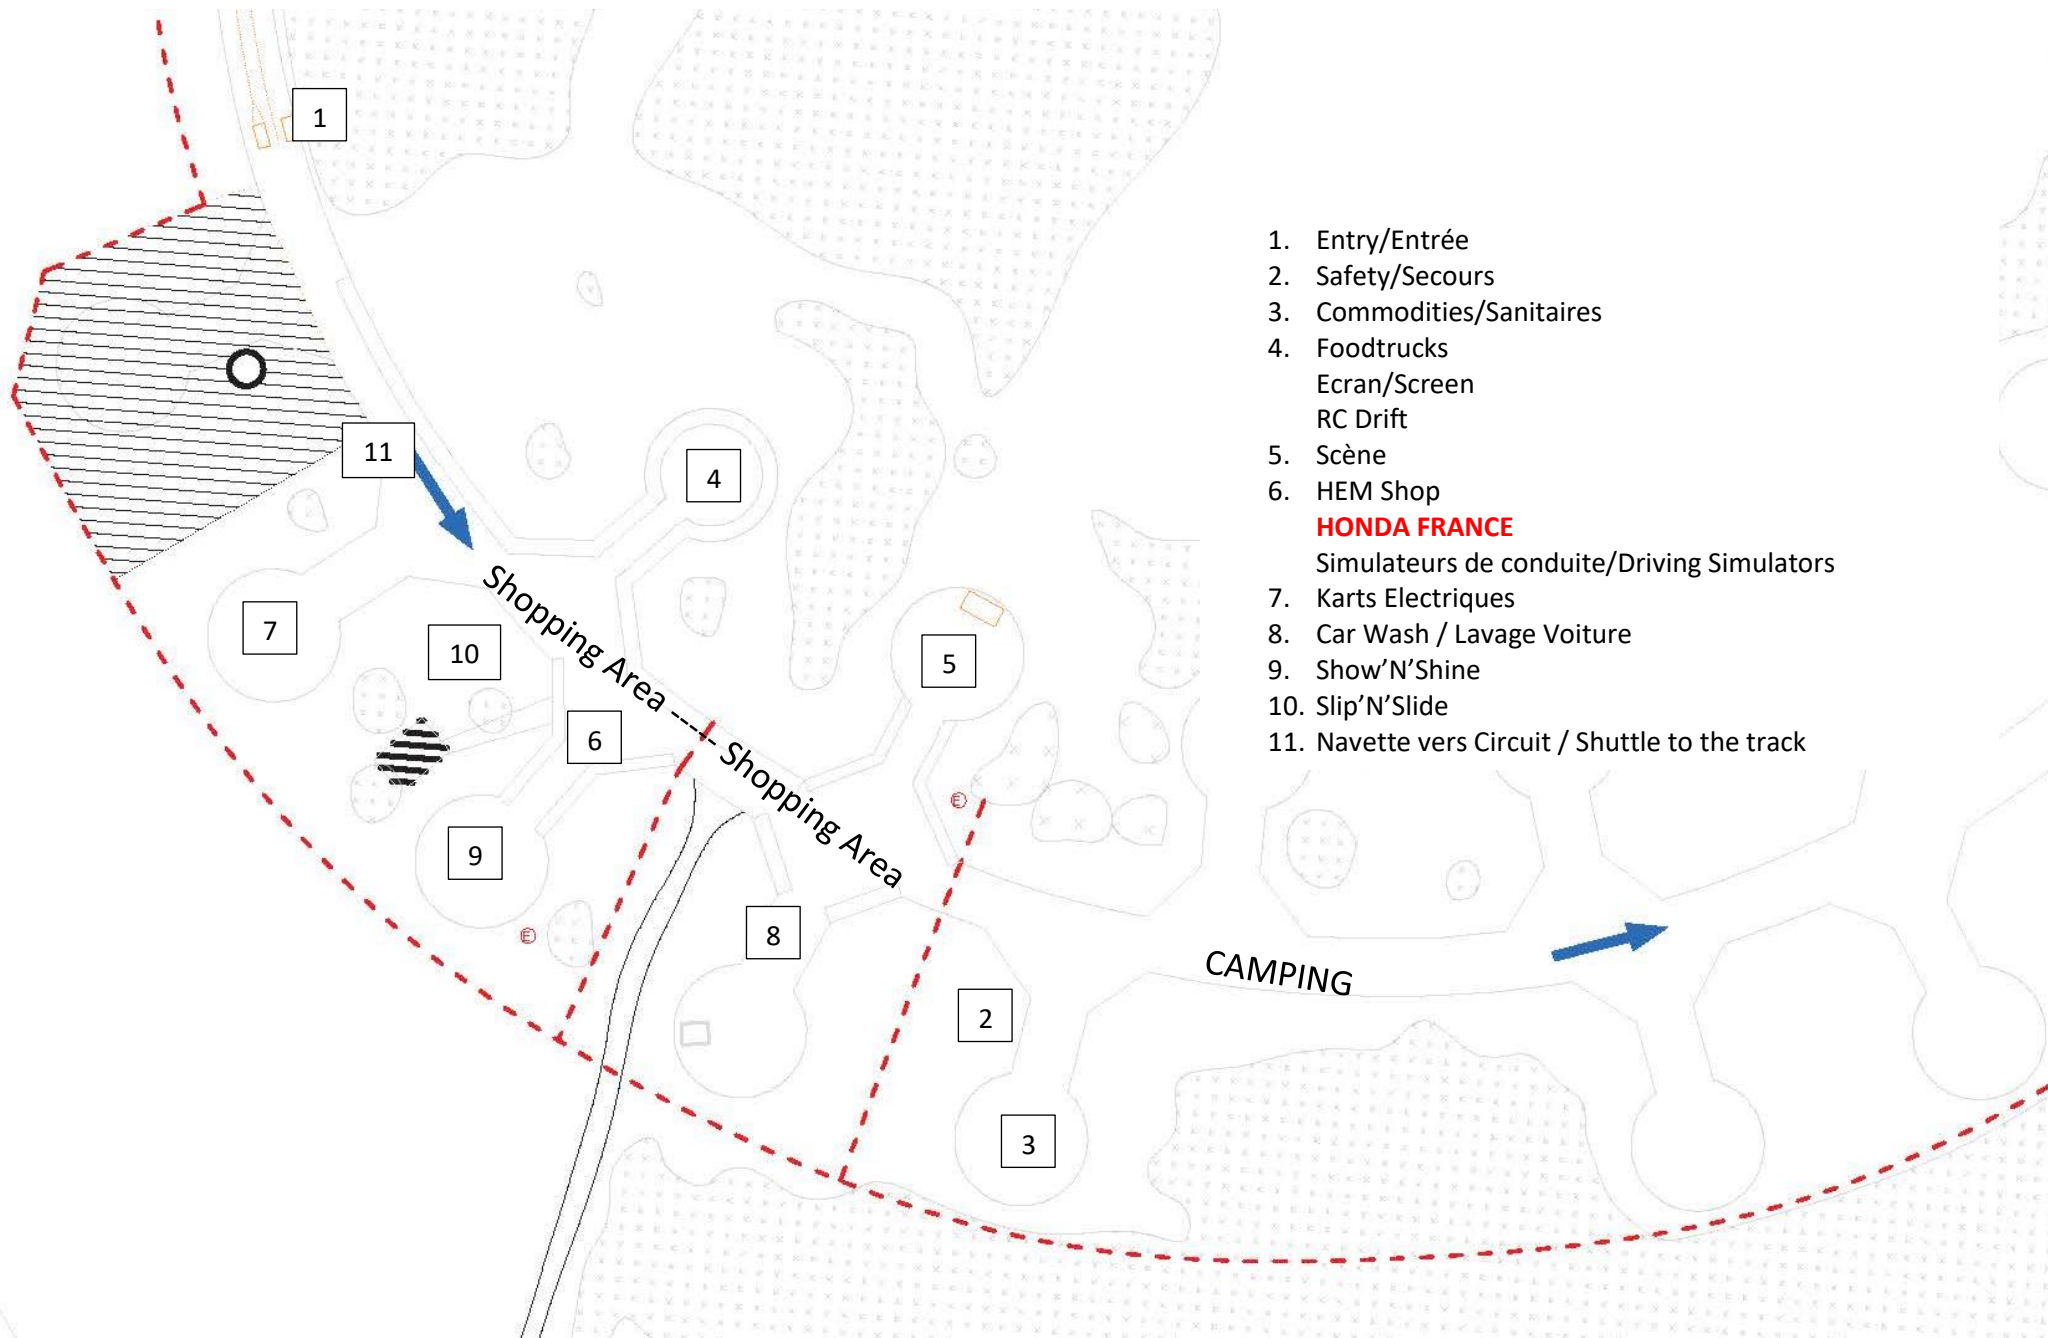

1. Entry/Entrée
2. Safety/Secours
3. Commodities/Sanitaires
4. Foodtrucks
  Ecran/Screen
  RC Drift
5. Scène
6. HEM Shop
  HONDA FRANCE
  Simulateurs de conduite/Driving Simulators
7. Karts Electriques
8. Car Wash / Lavage Voiture
9. Show'N'Shine
10. Slip'N'Slide
11. Navette vers Circuit / Shuttle to the track